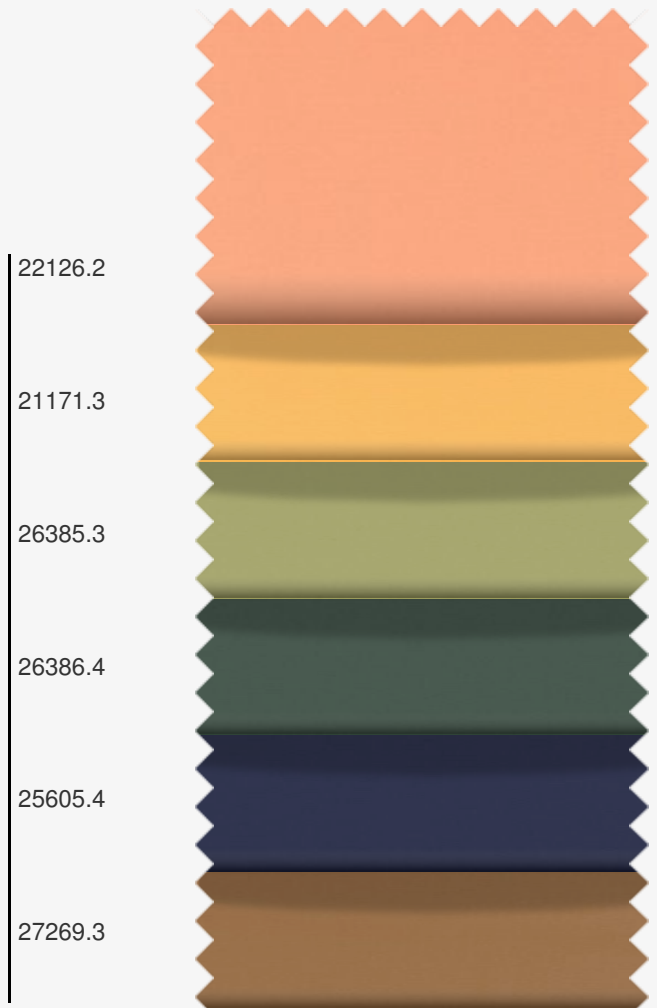

The pictures on the following pages might not represent the true colour and pattern size of the actual fabric. For the best representation it is important to order a sample. Above applies for all PDF colour card pages that you download and print.

*Your local partner...*

**Art.: 0480 Stretch**

97% cotton / 3% stretch

105x72 - 40x40+40d

± 120 g/m<sup>2</sup>

± 146 - 150 cm

**Art:  
0480**

**Art:  
0480**

The shrinkage of this product is ± 6%

Art:  
0480

The shrinkage of this product is ± 6%

Art:  
0480

\* | 26379.3