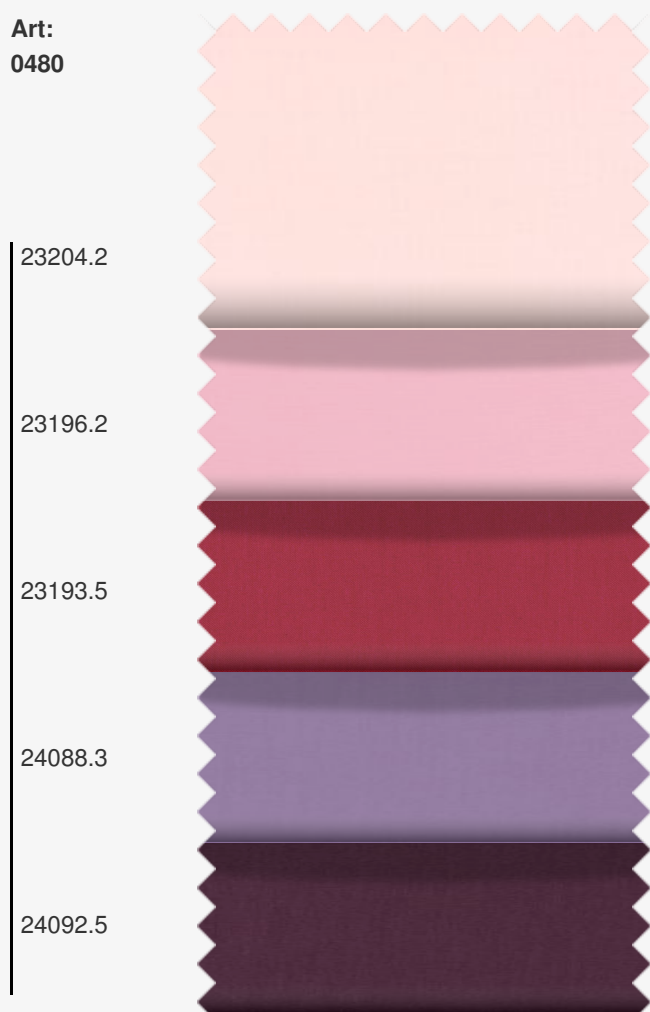

The pictures on the following pages might not represent the true colour and pattern size of the actual fabric. For the best representation it is important to order a sample. Above applies for all PDF colour card pages that you download and print.

*Your local partner...*

**Art.: 0480 Stretch**

97% cotton / 3% stretch

105x72 - 40x40+40d

± 120 g/m<sup>2</sup>

± 146 - 150 cm

**Art:  
0480**

**Art:  
0480**

The shrinkage of this product is ± 6%

Art:  
0480

The shrinkage of this product is ± 6%

Art:  
0480

\* | 26379.3