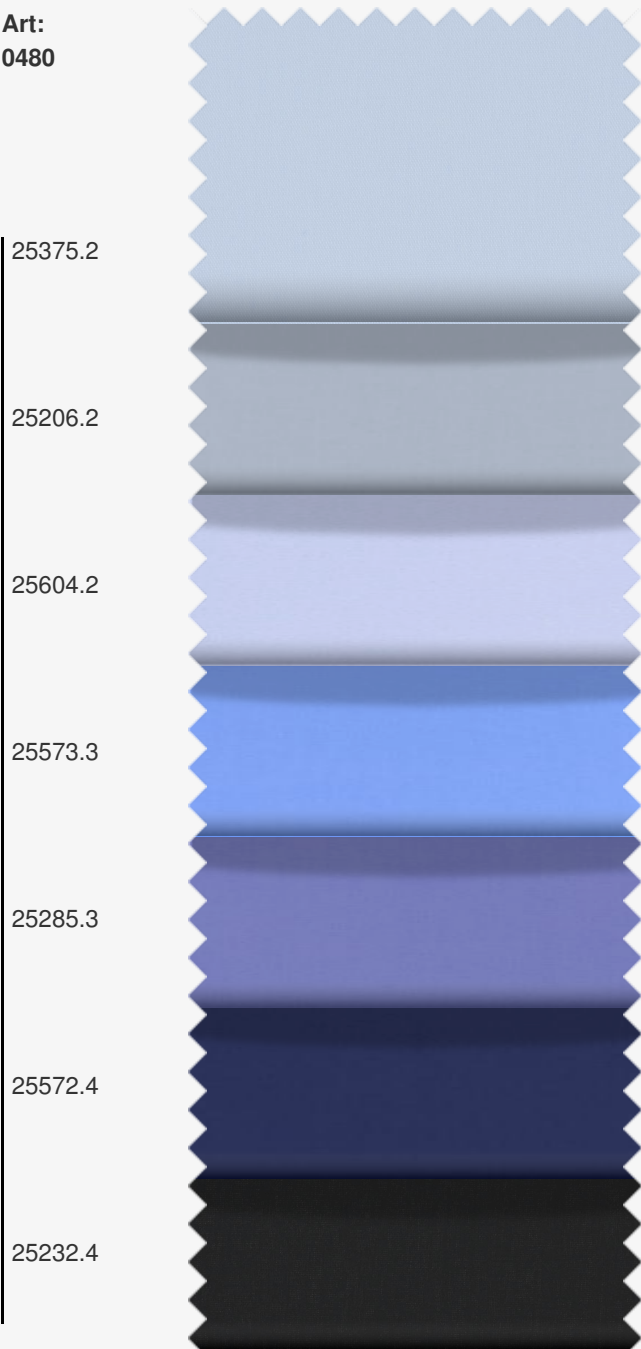

The pictures on the following pages might not represent the true colour and pattern size of the actual fabric. For the best representation it is important to order a sample. Above applies for all PDF colour card pages that you download and print.

*Your local partner...*

**Art.: 0480 Stretch**

97% cotton / 3% stretch

105x72 - 40x40+40d

± 120 g/m<sup>2</sup>

± 146 - 150 cm

**Art:  
0480**

**Art:  
0480**

The shrinkage of this product is ± 6%

Art:  
0480

The shrinkage of this product is ± 6%

Art:  
0480

\* | 26379.3