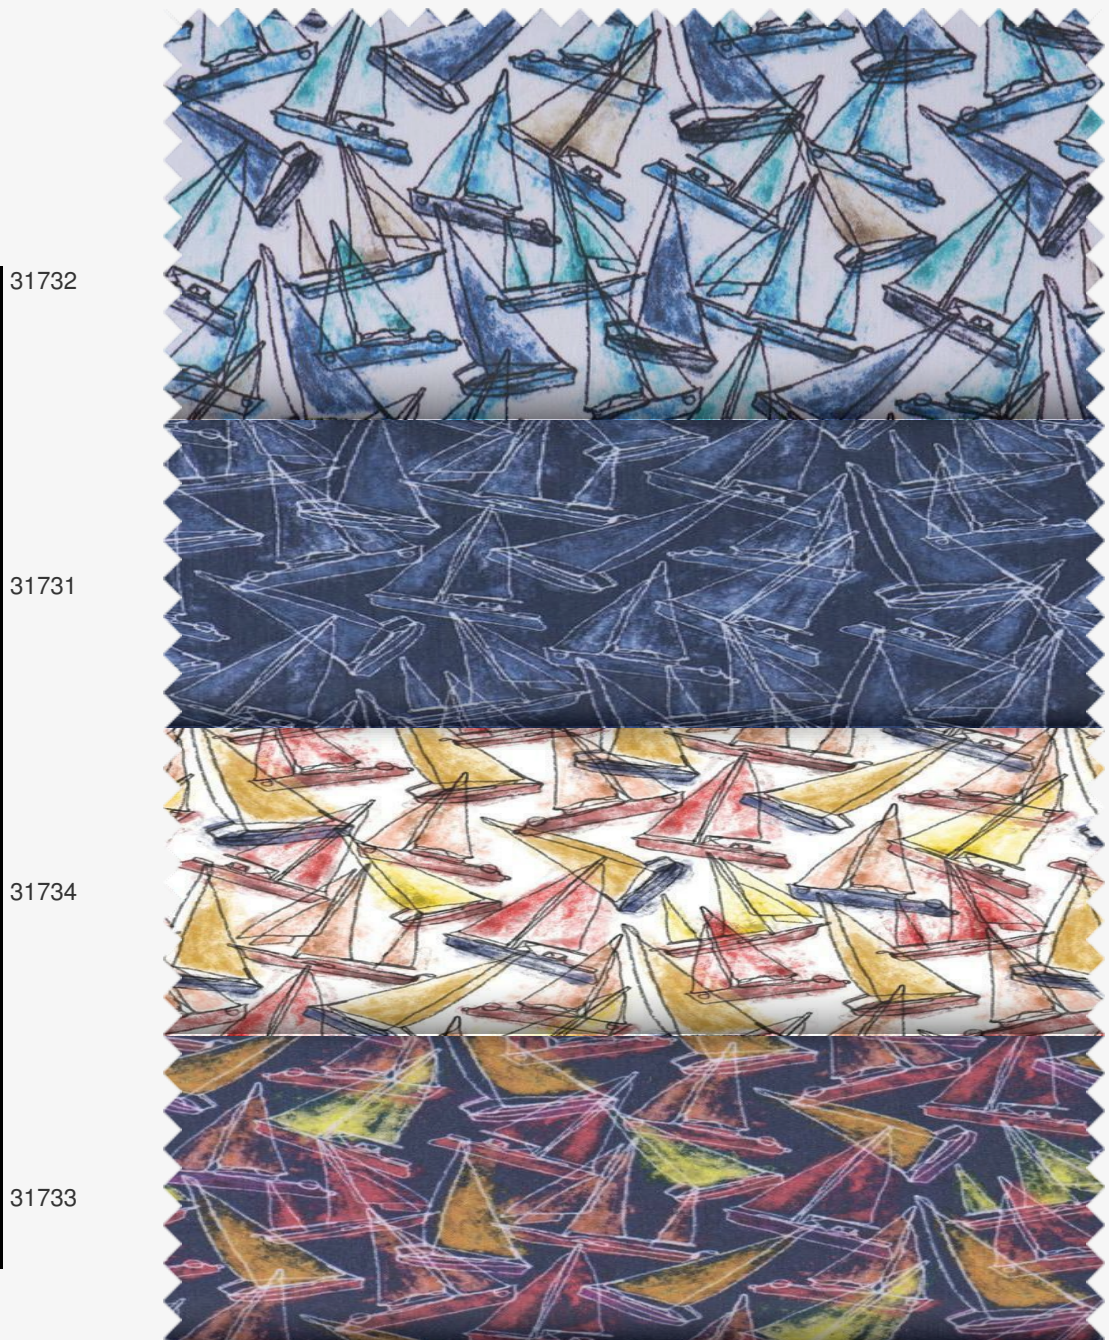

The pictures on the following pages might not represent the true colour and pattern size of the actual fabric. For the best representation it is important to order a sample. Above applies for all PDF colour card pages that you download and print.

HOLIDAY AT SEA

Card 13

Art.: D251 - D257

100% compact cotton

132x80 - 50cptx50cpt

±105 g/m<sup>2</sup>

± 148 - 150 cm

PRIMAVERA 2020

COTTON

*Your local partner...*

D251 Repeat width: 12.0 cm Repeat height: 12.0 cm - D257 Repeat width: 17.0 cm Repeat height: 16.5 cm

Art:  
D257

31756

31755

31758

31757