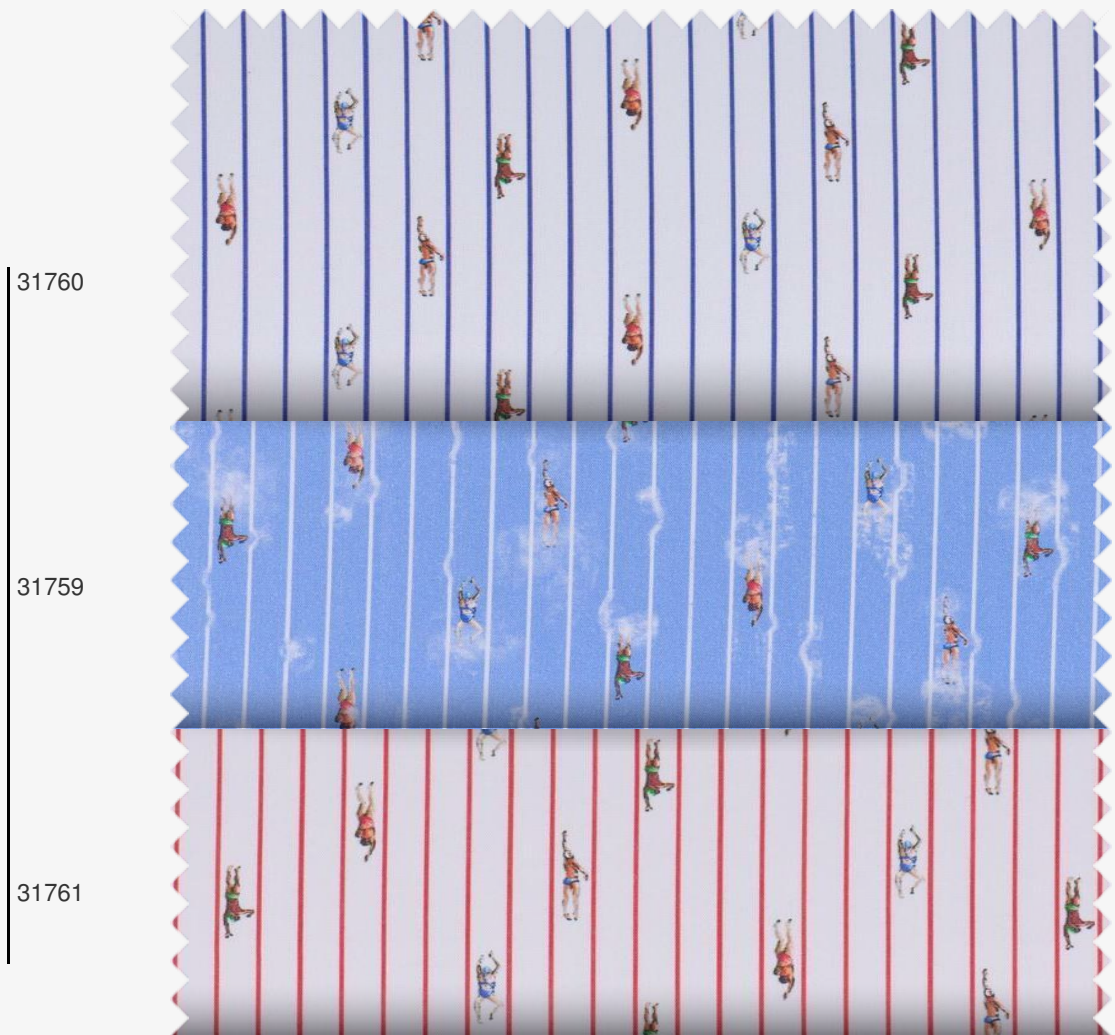

The pictures on the following pages might not represent the true colour and pattern size of the actual fabric. For the best representation it is important to order a sample. Above applies for all PDF colour card pages that you download and print.

SWIMMING POOL

Card 2

Art.: D258

100% compact cotton

132x80 - 50cptx50cpt

± 105 g/m<sup>2</sup>

± 148 - 150 cm

OEKO-TEX®  
CONFIDENCE IN TEXTILES  
**STANDARD 100**  
ZHWO 038631 TESTEX  
Tested for harmful substances.  
[www.oeko-tex.com/standard100](http://www.oeko-tex.com/standard100)

Repeat width: 12.0 cm - Repeat height 6.0 cm

PRIMAVERA 2020  
COTTON

*Your local partner...*