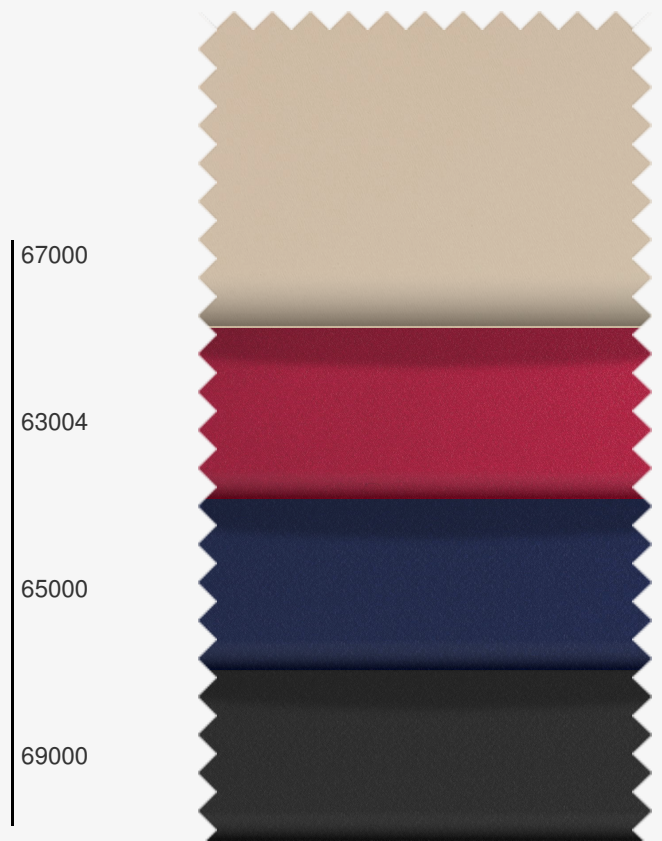

Contact

Tootal Fabrics (Holland) B.V.
IJzersteden 3, 7547 TB
Enschede, The Netherlands

T: +31 (0) 53 428 6200

E: webshop@tootal.nl

W: www.tootalshop.com

The pictures on the following pages might not represent the true colour and pattern size of the actual fabric. For the best representation it is important to order a sample. Above applies for all PDF colour card pages that you download and print.

Art.: 6028
✂ 100% polyester
224x100 - SDY75xSDY75
± 116 g/m²
± 148 - 150 cm

65001