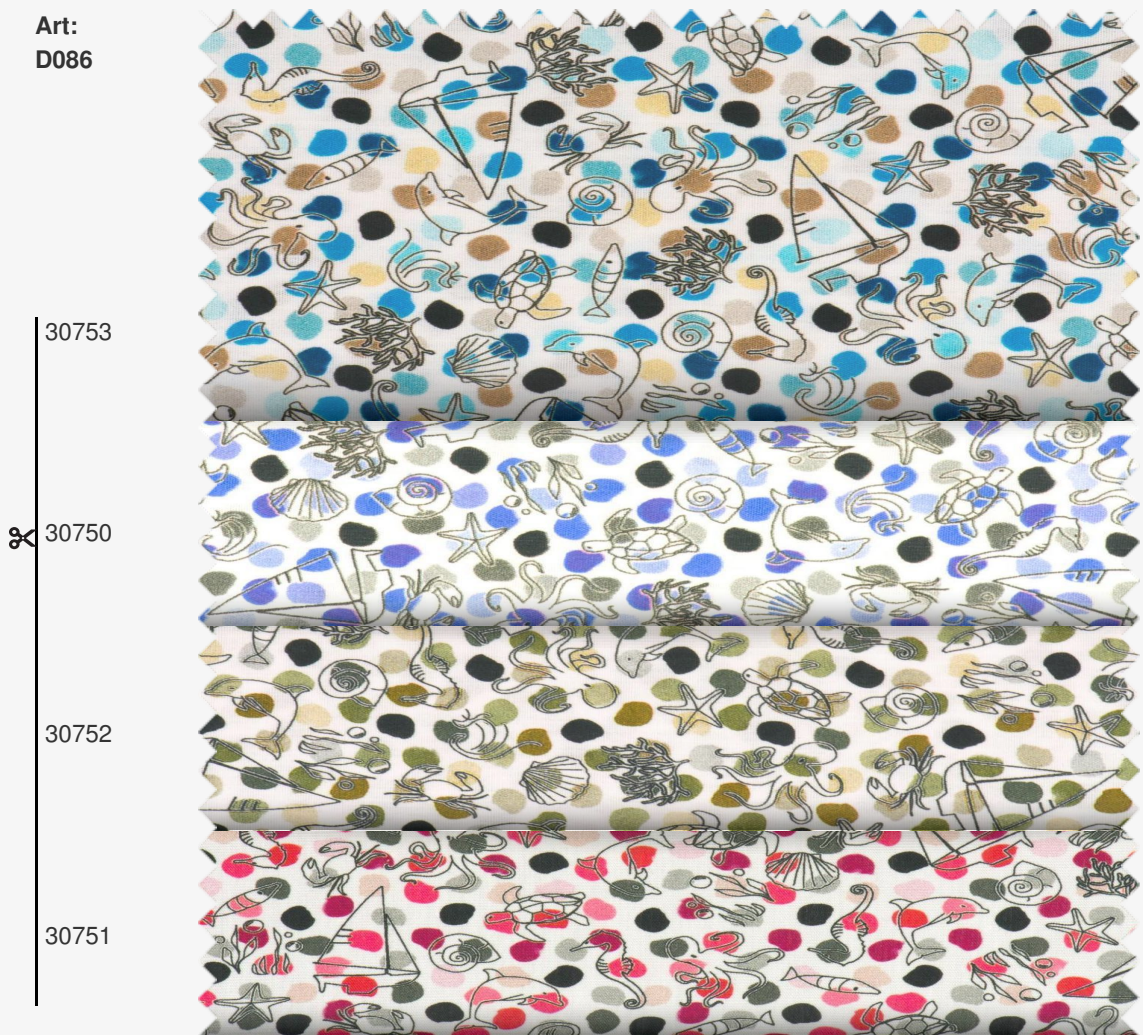

OEKO-TEX®
CONFIDENCE IN TEXTILES
STANDARD 100
ZHWO 038631 TESTEX

Tested for harmful substances.
www.oeko-tex.com/standard100

PRIMAVERA 2019 COTTON

Art:
D086