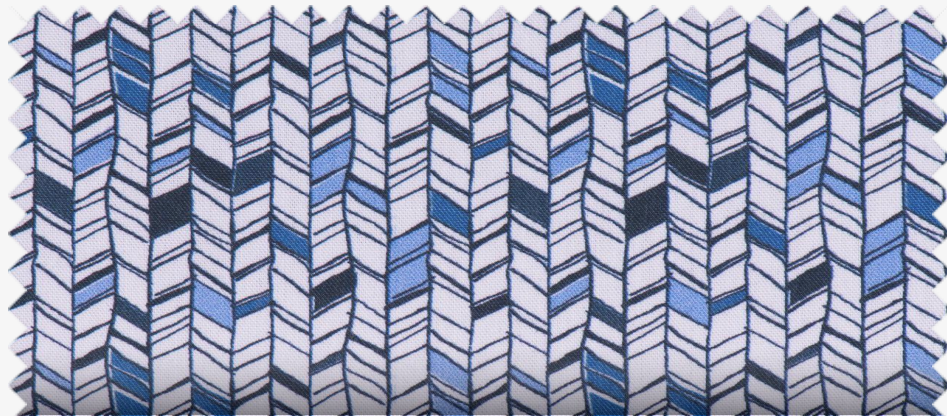

Art.: D046
✂ 100% compact cotton
132x80 - 50x50
± 105 g/m²
± 148 - 150 cm

OEKO-TEX®
CONFIDENCE IN TEXTILES
STANDARD 100
ZHWO 038631 TESTEX
Tested for harmful substances.
www.oeko-tex.com/standard100

Standard collection | digital print 2

Art:
D046

30141

30142

30143