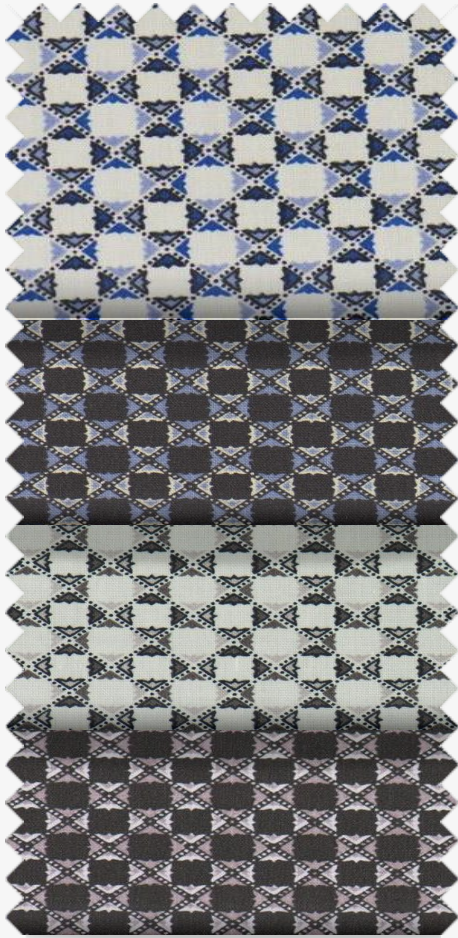

The pictures on the following pages might not represent the true colour and pattern size of the actual fabric. For the best representation it is important to order a sample. Above applies for all PDF colour card pages that you download and print.

*Your local partner...*

**SUPER CLASSICS 83**

**Art.: A496 - A501 - A502**

100% cotton

144x80 - 50x50

± 113 g/m<sup>2</sup>

± 148 - 150 cm

**Art:  
A496**

30988

30987

30989

30990

Art:  
A502

31009

31010

31011

31012

Art:  
A501

31008

31005

31006

31007