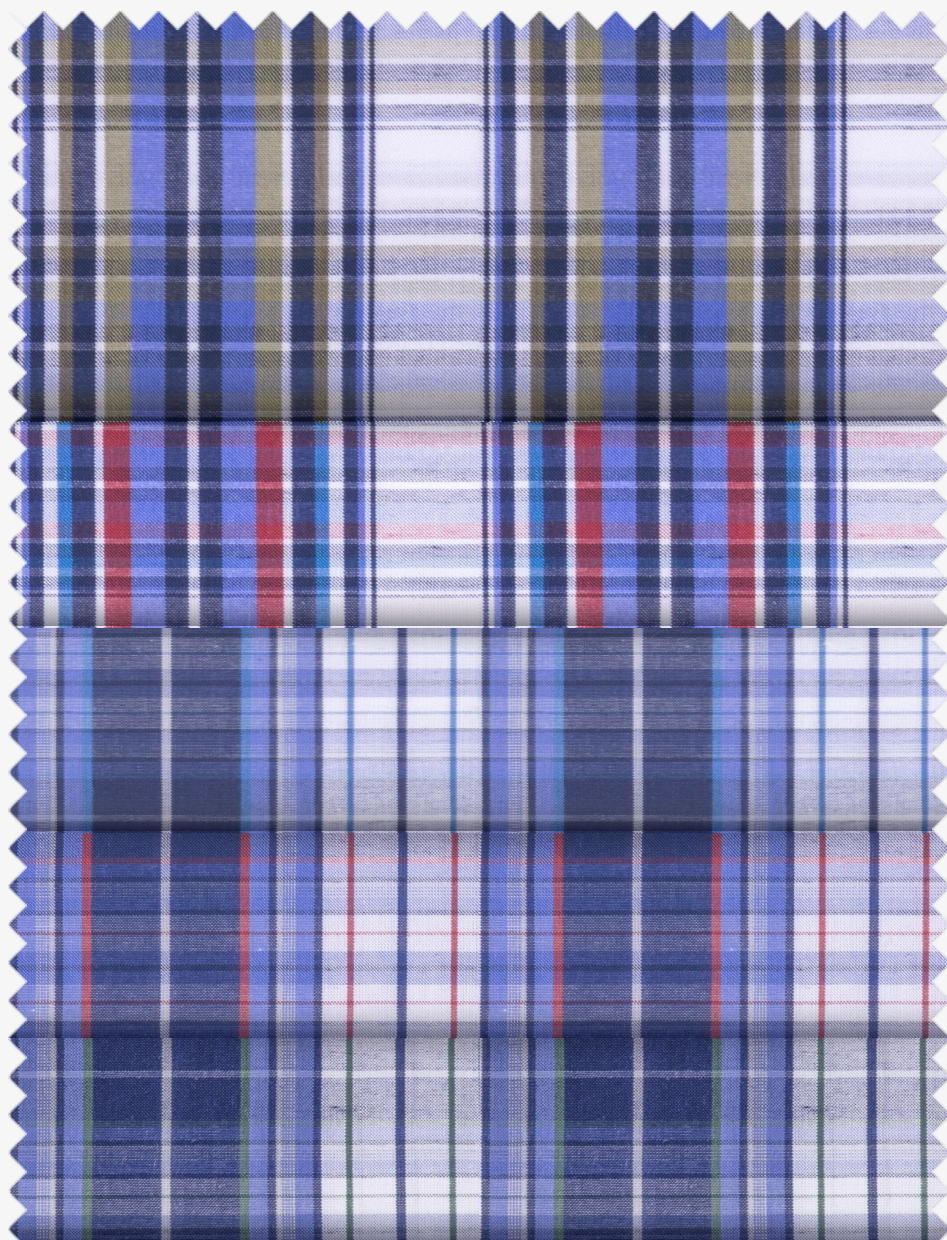

Tested for harmful substances.
www.oeko-tex.com/standard100

5827 -
30908

5827 -
30909

5825 -
30903

5825 -
30902

5825 -
30904